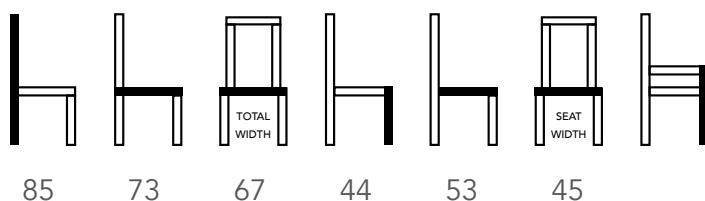

MAMBO

Technical information

Extra images

MATEN / MEASUREMENTS

EXTRA INFO

MATERIALS

Frame	Beuken (beech)/birch-tree, pine
Zitting / Seat	Nosag (metal springs)
Poten / Legs	Beuken/Beech
Back Filling	Foam T-30 soft
Seat Filling	Foam T-30 soft

PACKING

Package	KARTON
Nr. of pcs	1
Size of package	65x75x70 CM
Weight package	16 kg